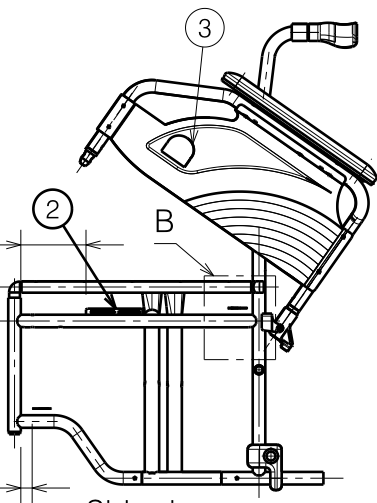

Isometric view

±115

20

Side view

Top view

Arrow points to front tube

Detail A

Detail B

Front view

Arrow points to rear tube

Detail C

No.	Title	Art. nr	Sticker	Number
1	Sticker taxi hooks	T001076		4
2	Sticker serial number	T001097		1
3	Sticker name 708	T001040		2

STICKER CONFIGURATION 708D T30				Plan Number
				E000687/C
Scale: 3:40	Drafted	Verified	Confirmed	
Date	10/02/2011	04/02/2019	04/02/2019	
Initials	TT	TT	PJ	