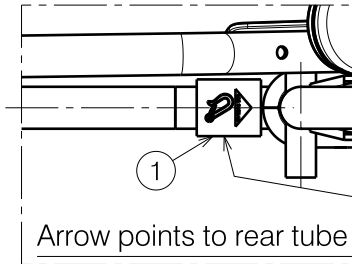

Isometric view

±115

20

Side view

Top view

Arrow points to front tube

Detail A

Detail B

Front view

Arrow points to rear tube

Detail C

No.	Title	Art. nr	Sticker	Number
1	Sticker taxi hooks	T001076		4
2	Sticker serial number	T001097		1
3	Sticker name 708	T001040		2

STICKER CONFIGURATION 708D T30				Plan Number
				E000687/C
Scale: 3:40	Drafted	Verified	Confirmed	
Date	10/02/2011	04/02/2019	04/02/2019	
Initials	TT	TT	PJ	