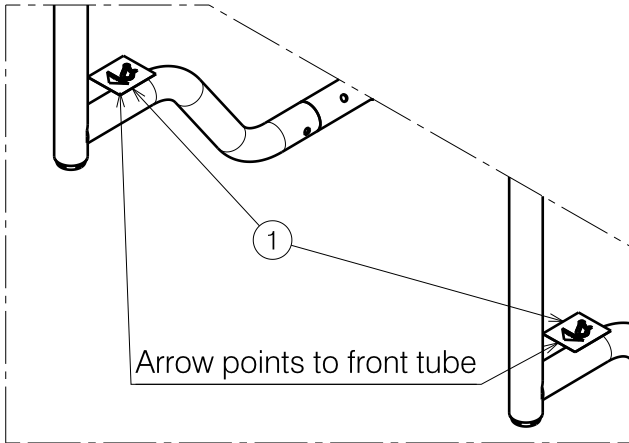

Isometric view

±115

20

Side view

Top view

Arrow points to front tube

Detail A

Detail B

Front view

Arrow points to rear tube

Detail C

No.	Title	Art. nr	Sticker	Number
1	Sticker taxi hooks	T001076		4
2	Sticker serial number	T001097		1
3	Sticker name 708	T001040		2

STICKER CONFIGURATION 708D T30				Plan Number
				E000687/C
Scale: 3:40	Drafted	Verified	Confirmed	
Date	10/02/2011	04/02/2019	04/02/2019	
Initials	TT	TT	PJ	