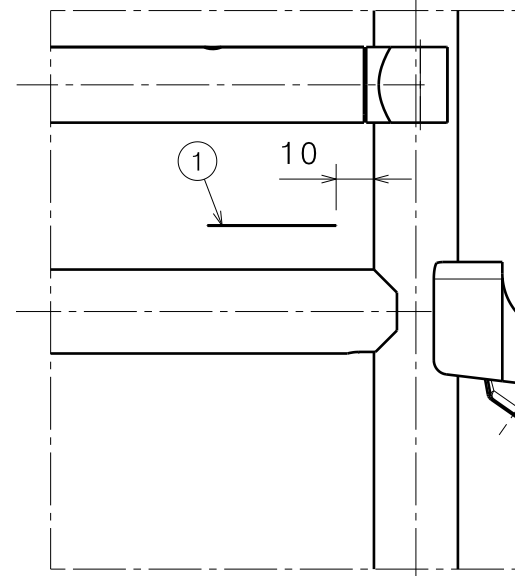

Isometric view

±115

20

Side view

Top view

Arrow points to front tube

Detail A

Detail B

Front view

Arrow points to rear tube

Detail C

No.	Title	Art. nr	Sticker	Number
1	Sticker taxi hooks	T001076		4
2	Sticker serial number	T001097		1
3	Sticker name 708	T001040		2

STICKER CONFIGURATION 708D T30				Plan Number
				E000687/C
Scale: 3:40	Drafted	Verified	Confirmed	
Date	10/02/2011	04/02/2019	04/02/2019	
Initials	TT	TT	PJ	