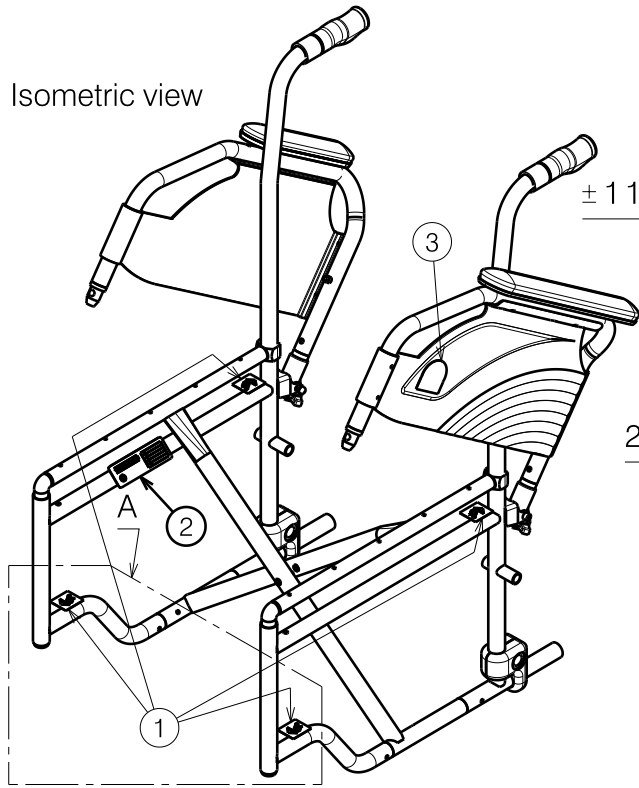

Isometric view

±115

20

Side view

Top view

Arrow points to front tube

Detail A

Detail B

Front view

Arrow points to rear tube

Detail C

No.	Title	Art. nr	Sticker	Number
1	Sticker taxi hooks	T001076		4
2	Sticker serial number	T001097		1
3	Sticker name 708	T001040		2

STICKER CONFIGURATION 708D T30				Plan Number
				E000687/C
Scale: 3:40	Drafted	Verified	Confirmed	
Date	10/02/2011	04/02/2019	04/02/2019	
Initials	TT	TT	PJ	