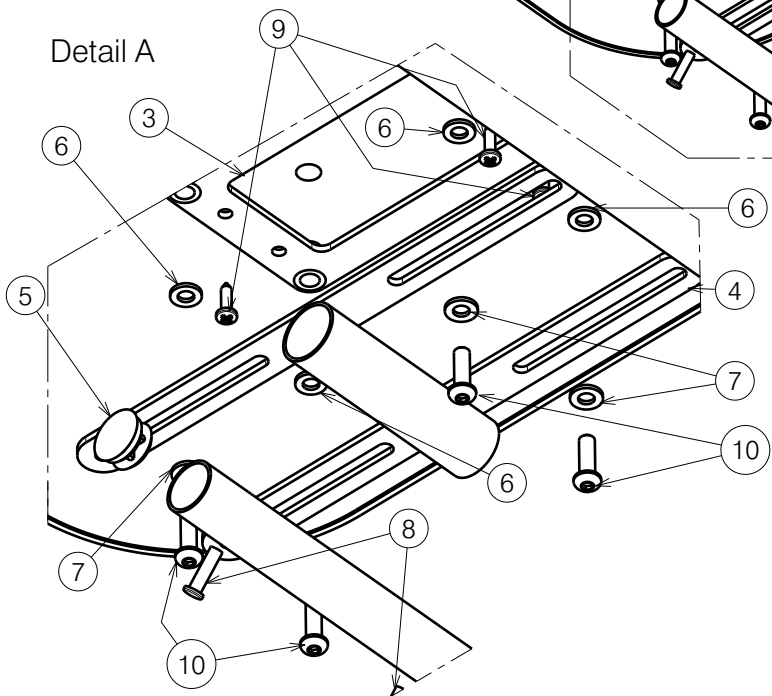

Detail A

Material			
No.	Plan	Article	Number
1	X004389	1903684 (Small)	1
	X003883	1901986 (Medium)	1
	X003884	1901987 (Large)	1
	P00079637	1991264 (XXL)	1
2	Y002759	1217101 (Large)	1
	Y003430	1217001 (Small)	1
3	Y011781	1678400	1
4	Y011782	1678501	1
5	X001101	1001605	2
6	---	1000973	4
7	---	1001564	4
8	---	1001589	2
9	---	1003021	4
10	---	1006999	4

Seat width	Combination
39	A
42	B
44	B
46	C
48	D
50	D
55	D
60*	E

- A: 1903684 + 1217101
- B: 1901986 + 1217001
- C: 1901986 + 1217101
- D: 1901987 + 1217101
- | E: 1991264 + 1217101

* - use with EZ1 size:57

B12 ALL MODELS				Plan No.
				E000538/D
Scale: 1:4	Drafted	Verified	Confirmed	
Date	18/12/2008	12/04/2024	12/04/2024	
Init.	SD	AZ	AS	