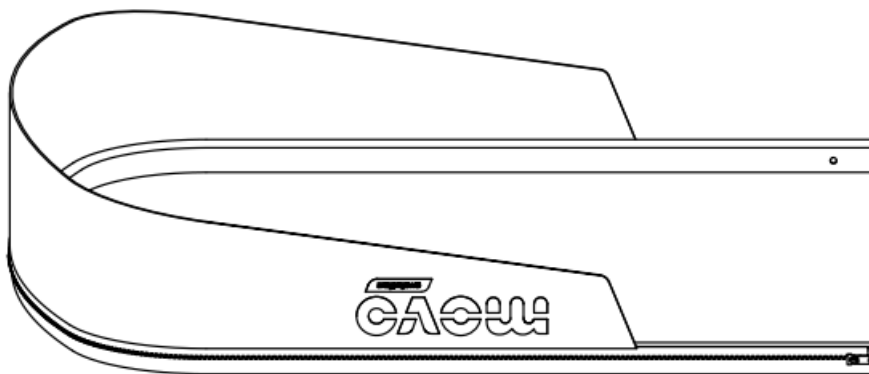

Part list MOVO

01-026

1919151 cover

01-021

1919164 back support

Arch 4

1919141 front rail

1919138 zipper for front rail (4)

Arch 1

1919144 rear rail

1919139 zipper for rear rail (1)

Arch 3

Zipper for front middle rail (3) 1919136

Arch 2

Zipper for rear middle rail (2).

Seat attachment 1920694

01-020

Seat tube 1920877