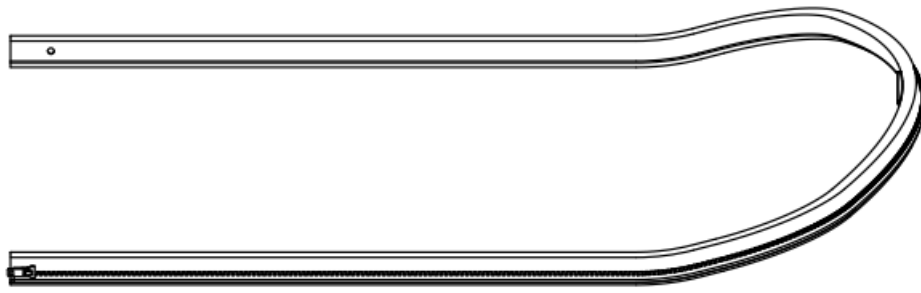

Part list MOVO

01-026

1919151 cover

01-021

1919164 back support

Arch 4

1919141 front rail

1919138 zipper for front rail (4)

Arch 1

1919144 rear rail

1919139 zipper for rear rail (1)

Arch 3

Zipper for front middle rail (3) 1919136

Arch 2

Zipper for rear middle rail (2).

Seat attachment 1920694

01-020

Seat tube 1920877